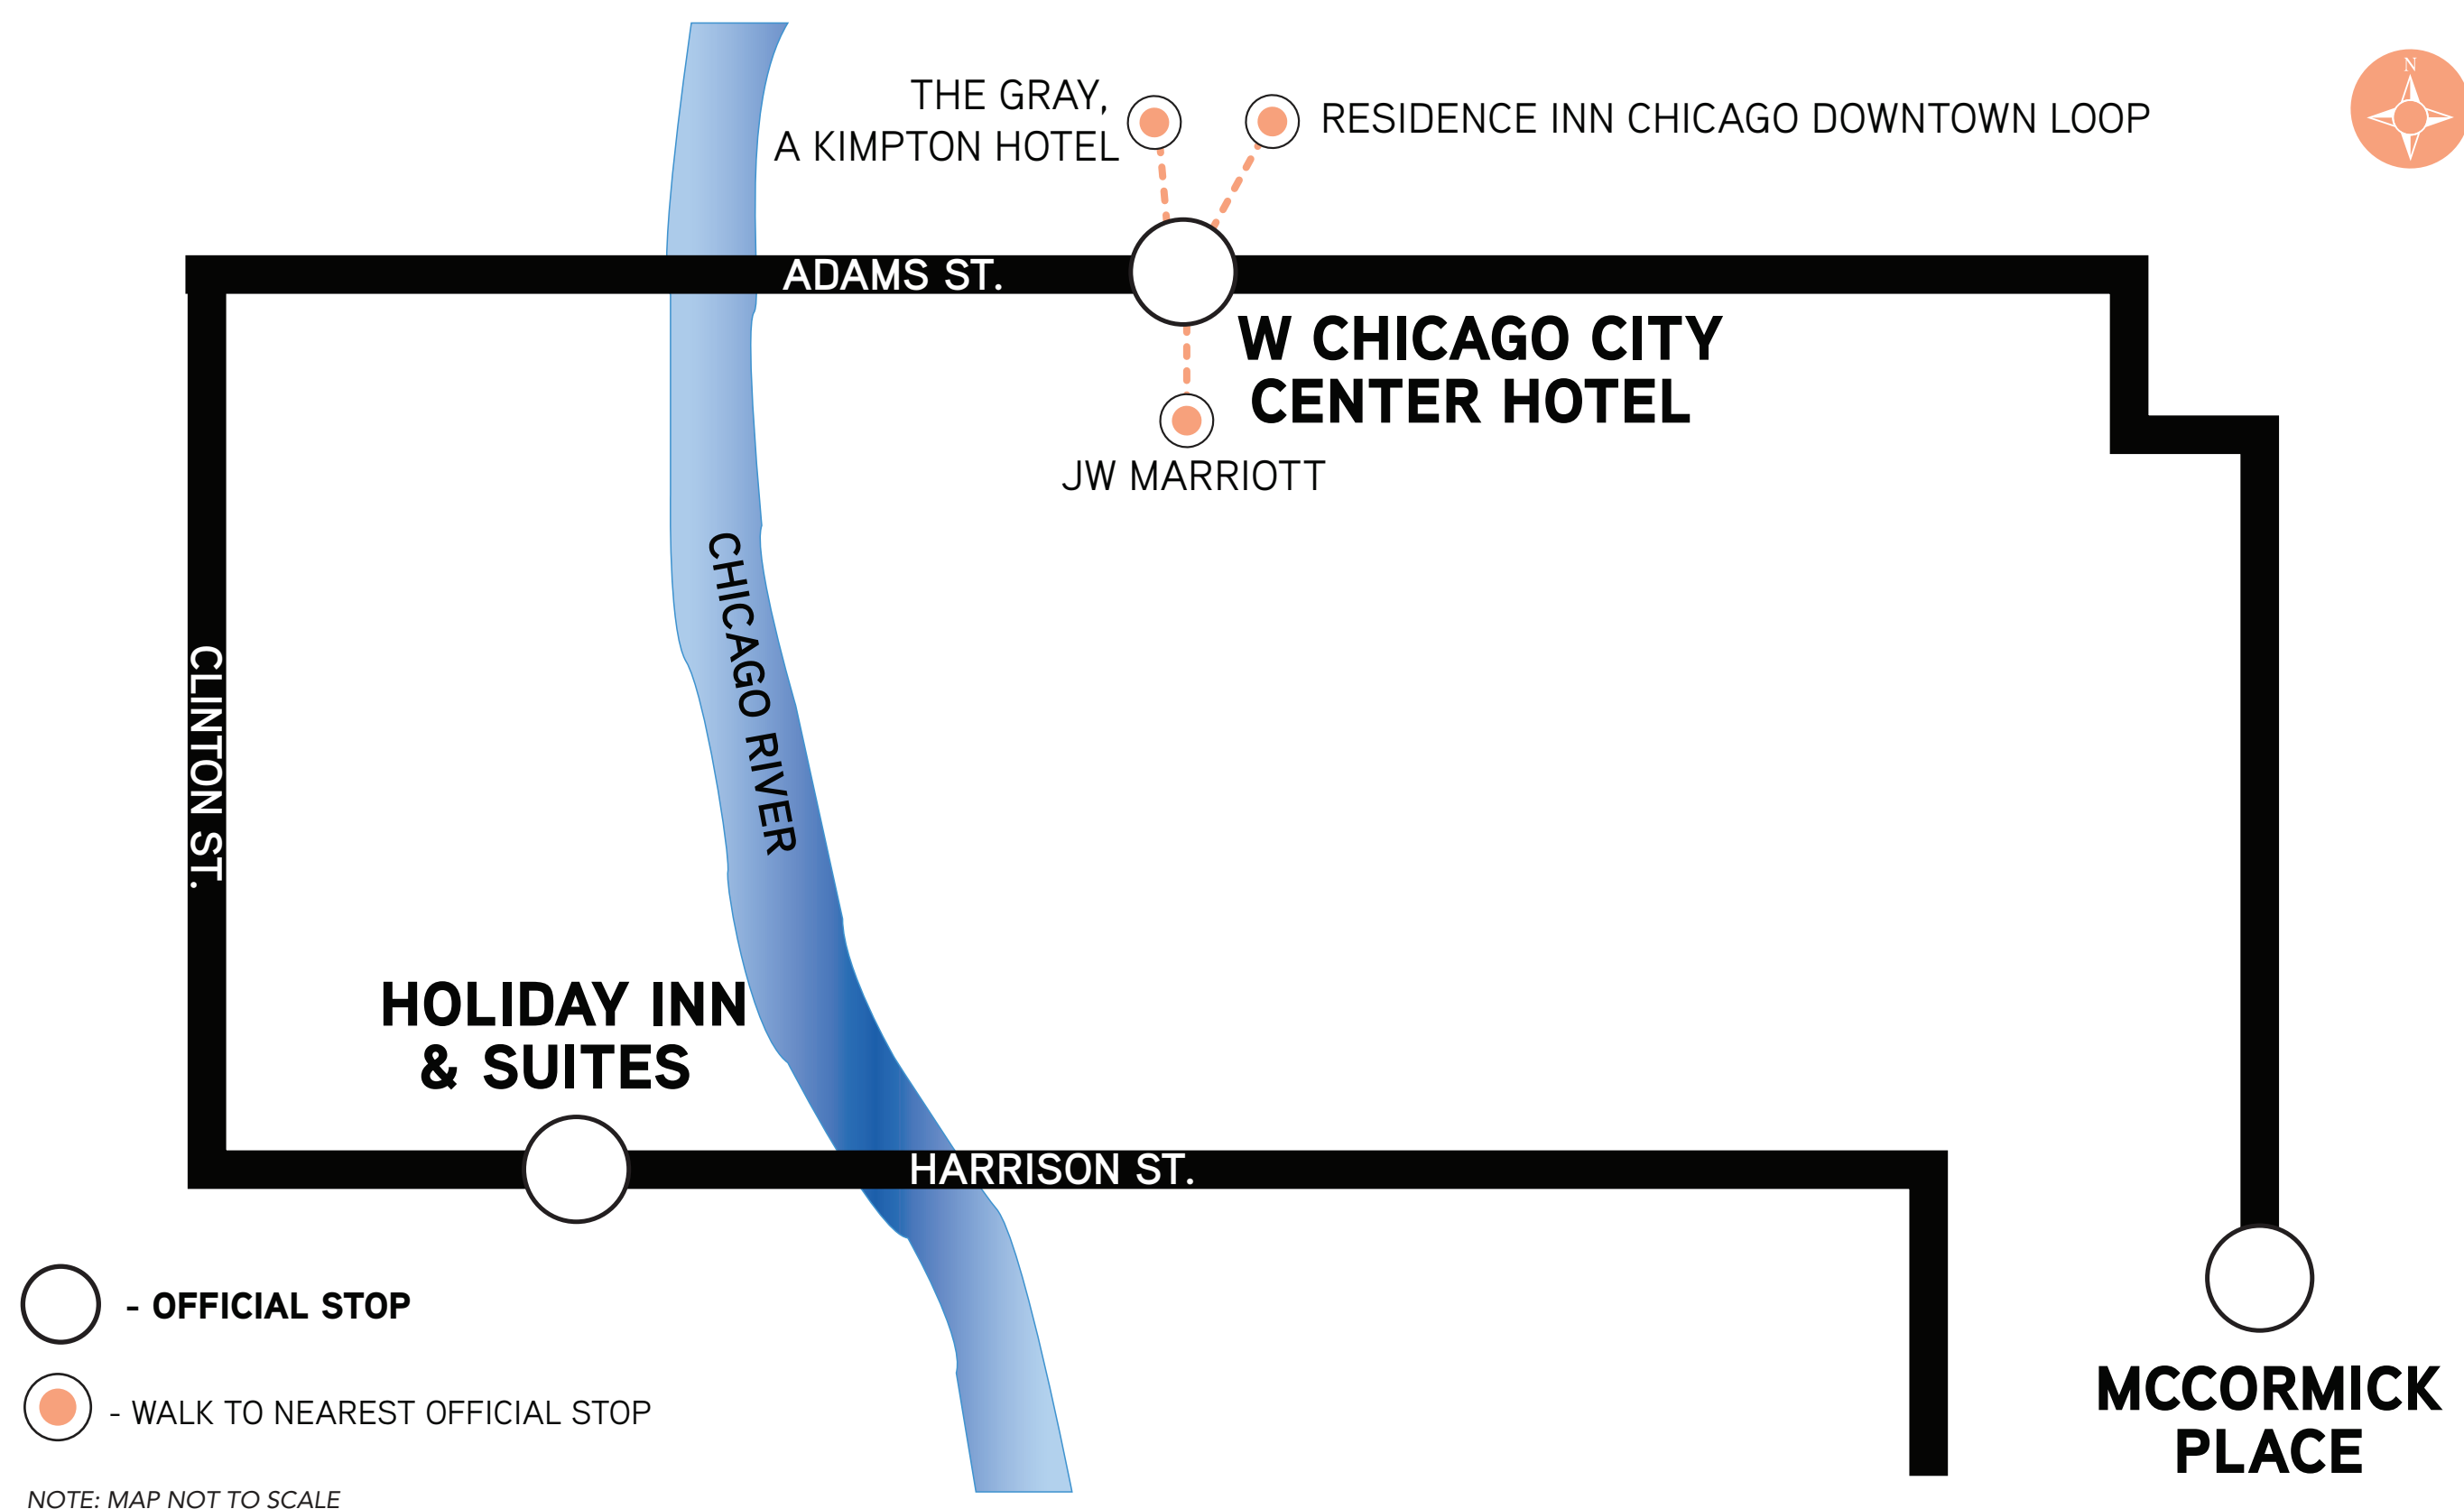

HOLIDAY INN & SUITES

BOARDING LOCATION: SW CORNER OF HARRISON ST. & CANAL ST.

6:35AM SHUTTLE FOR EARLY SESSIONS

 Shuttle service for 7:15 AM sessions will be provided to McCormick Place, Lakeside Center promptly at 6:35 AM, Sunday - Friday.

SCHEDULE

	SERVICE TO: McCormick Place Departing Hotels Every 15 - 20 Minutes	TO & FROM: Hotels Departing McCormick Place Every 30 Minutes	SERVICE TO: Hotels Departing McCormick Place Every 15 - 20 Minutes
SATURDAY (LAKESIDE ONLY)	~~~~ - ~~~~~	11:00 AM - 5:30 PM	~~~~ - ~~~~~
SUNDAY - THURSDAY	7:15 - 10:30 AM	10:30 AM - 4:00 PM	4:00 - 6:30 PM
FRIDAY (LAKESIDE ONLY)	7:15 - 10:15 AM	10:15 AM - 3:30 PM	~~~~ - ~~~~~

ROUTE MAP

BUS SIGNAGE

NORTH BUILDING

Please board buses with a **ORANGE** sign.

LAKESIDE CENTER

Please board buses with a **BLUE** sign.

*Saturday & Friday only

SHUTTLE INFORMATION

Call 1-877-899-0986 for hotel shuttle information and special needs transportation.

Scan here for 'Real Time' shuttle information or to download the schedule to your smart phone!

TRANSPORTATION MANAGED BY:
RPMs
Rhode Planning & Management Solutions, Inc.