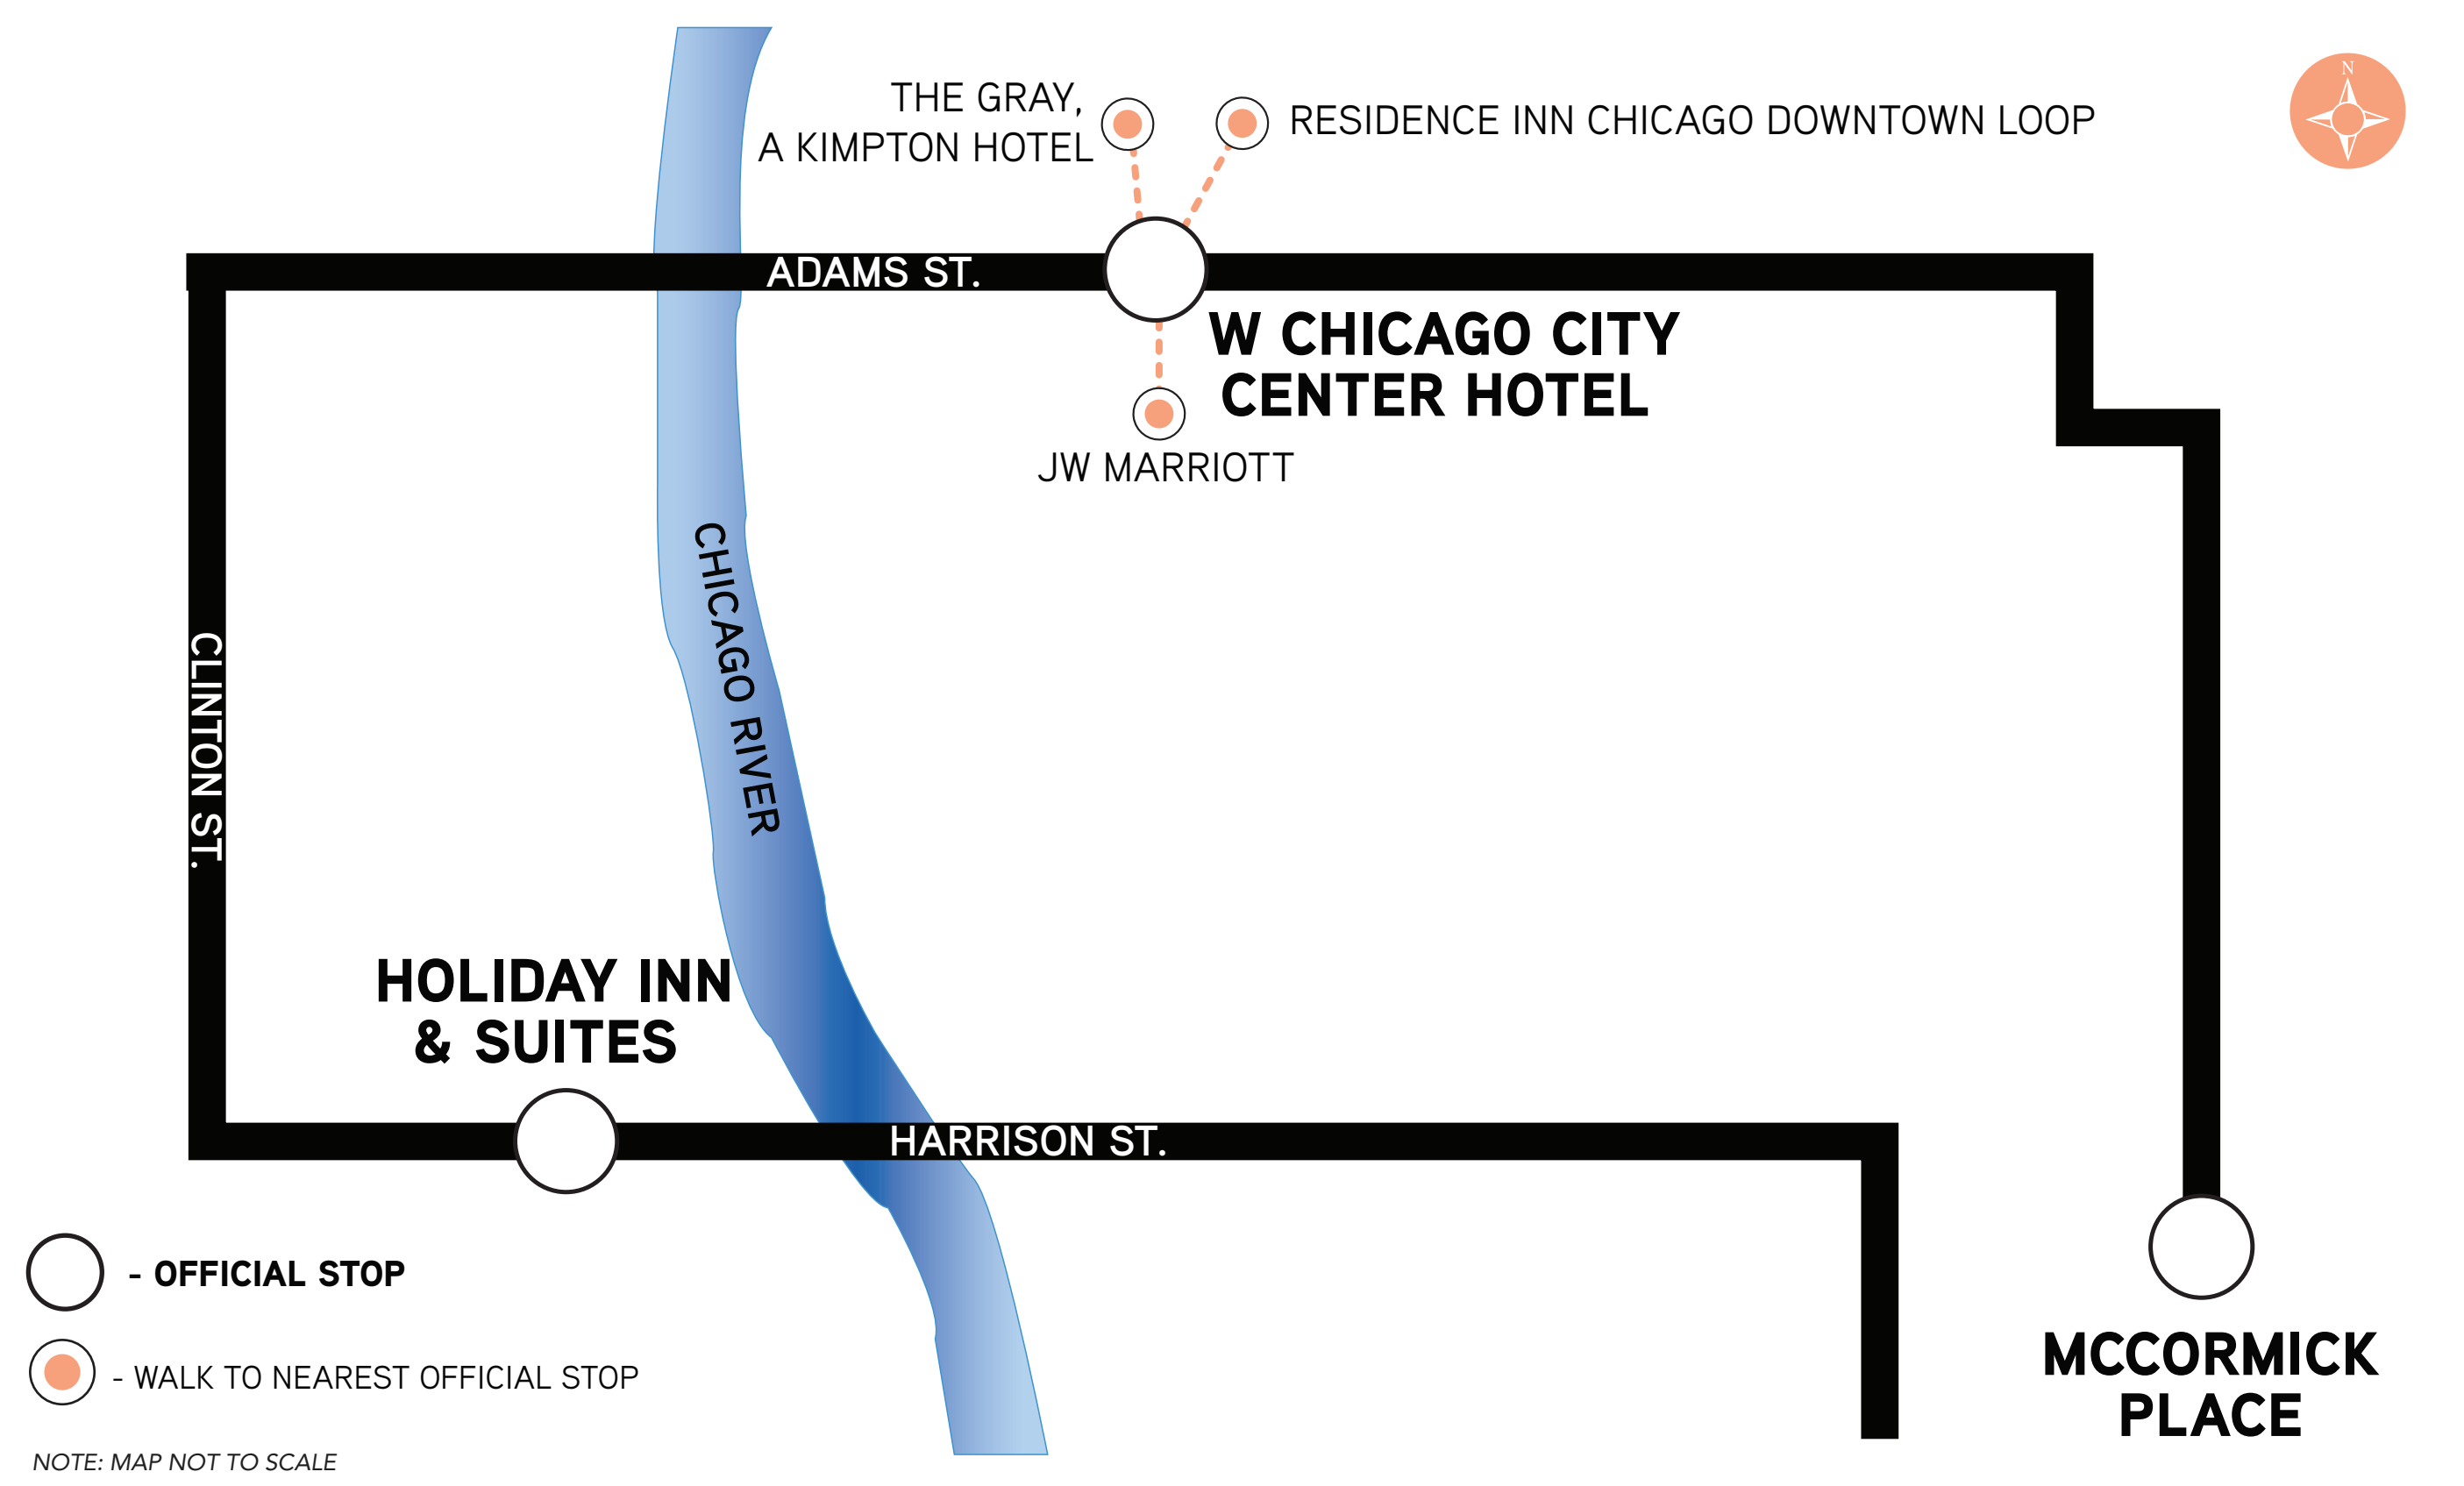

**JW MARRIOTT**

**BOARDING LOCATION: AT W CHICAGO CITY CENTER, FRONT ENTRANCE**

**6:30 AM SHUTTLE FOR EARLY SESSIONS**

 Shuttle service for 7:15 AM sessions will be provided to McCormick Place, Lakeside Center promptly at 6:30 AM, Sunday - Friday.

**SCHEDULE**

	SERVICE TO: McCormick Place Departing Hotels Every 15 - 20 Minutes	TO & FROM: Hotels Departing McCormick Place Every 30 Minutes	SERVICE TO: Hotels Departing McCormick Place Every 15 - 20 Minutes
<b>SATURDAY</b> (LAKESIDE ONLY)	~~~~ - ~~~~~	<b>11:00 AM - 5:30 PM</b>	~~~~ - ~~~~~
<b>SUNDAY - THURSDAY</b>	<b>7:15 - 10:30 AM</b>	<b>10:30 AM - 4:00 PM</b>	<b>4:00 - 6:30 PM</b>
<b>FRIDAY</b> (LAKESIDE ONLY)	<b>7:15 - 10:15 AM</b>	<b>10:15 AM - 3:30 PM</b>	~~~~ - ~~~~~

**ROUTE MAP** **BUS SIGNAGE**

**NORTH BUILDING**

RIDE THIS BUS TO:  
**McCormick North**

Please board buses with a **ORANGE** sign.

**LAKESIDE CENTER**

RIDE THIS BUS TO:  
**McCormick Lakeside**

Please board buses with a **BLUE** sign.

 \*Saturday & Friday only

**SHUTTLE INFORMATION**

 Call 1-877-899-0986 for hotel shuttle information and special needs transportation.

 Scan here for 'Real Time' shuttle information or to download the schedule to your smart phone!