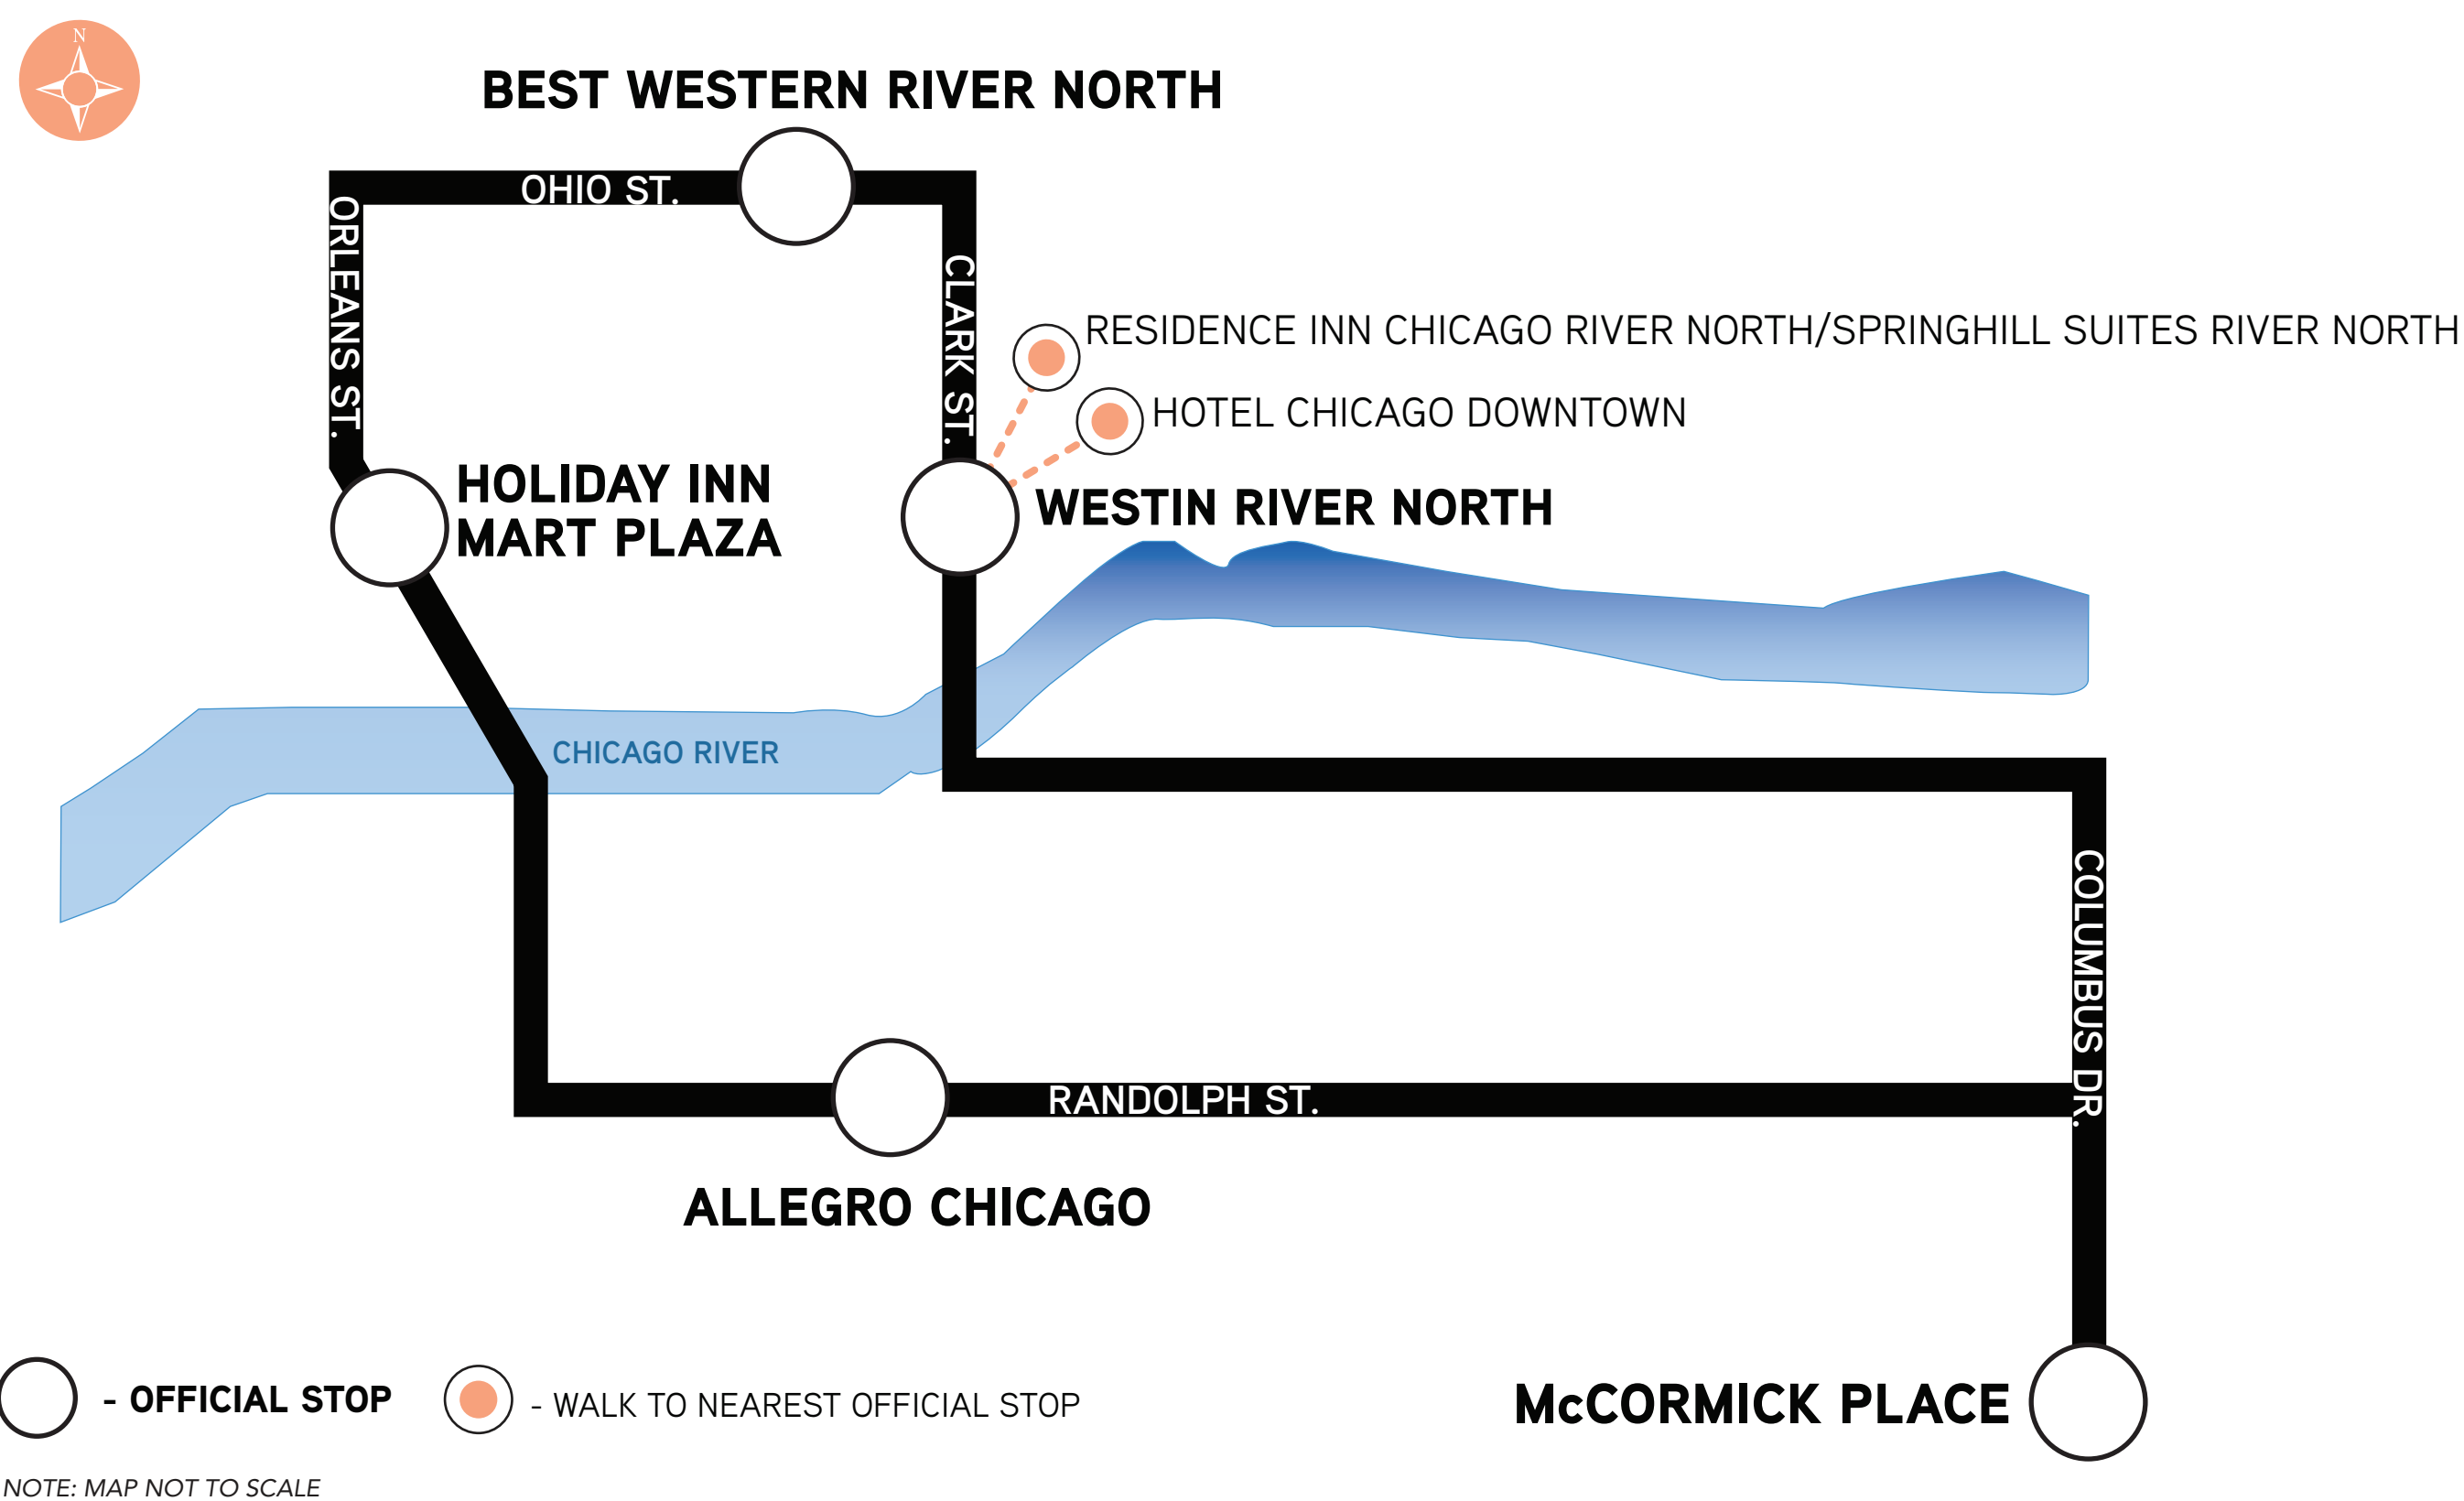

# RESIDENCE INN DOWNTOWN RIVER NORTH

**BOARDING LOCATION: AT WESTIN RIVER NORTH, CURBSIDE ACROSS CLARK ST.**

## SCHEDULE

	SERVICE TO: McCormick Place Departing Hotels Every 15 - 20 Minutes	TO & FROM: Hotels Departing McCormick Place Every 30 Minutes	SERVICE TO: Hotels Departing McCormick Place Every 15 - 20 Minutes
SATURDAY (LAKESIDE ONLY)	~~~~ - ~~~~~	11:00 AM - 5:30 PM	~~~~ - ~~~~~
SUNDAY - THURSDAY	7:15 - 10:30 AM	10:30 AM - 4:00 PM	4:00 - 6:30 PM
FRIDAY (LAKESIDE ONLY)	7:15 - 10:15 AM	10:15 AM - 3:30 PM	~~~~ - ~~~~~

## ROUTE MAP

### LAKESIDE CENTER

Please board buses with a **BLUE** sign.

\*Saturday & Friday only