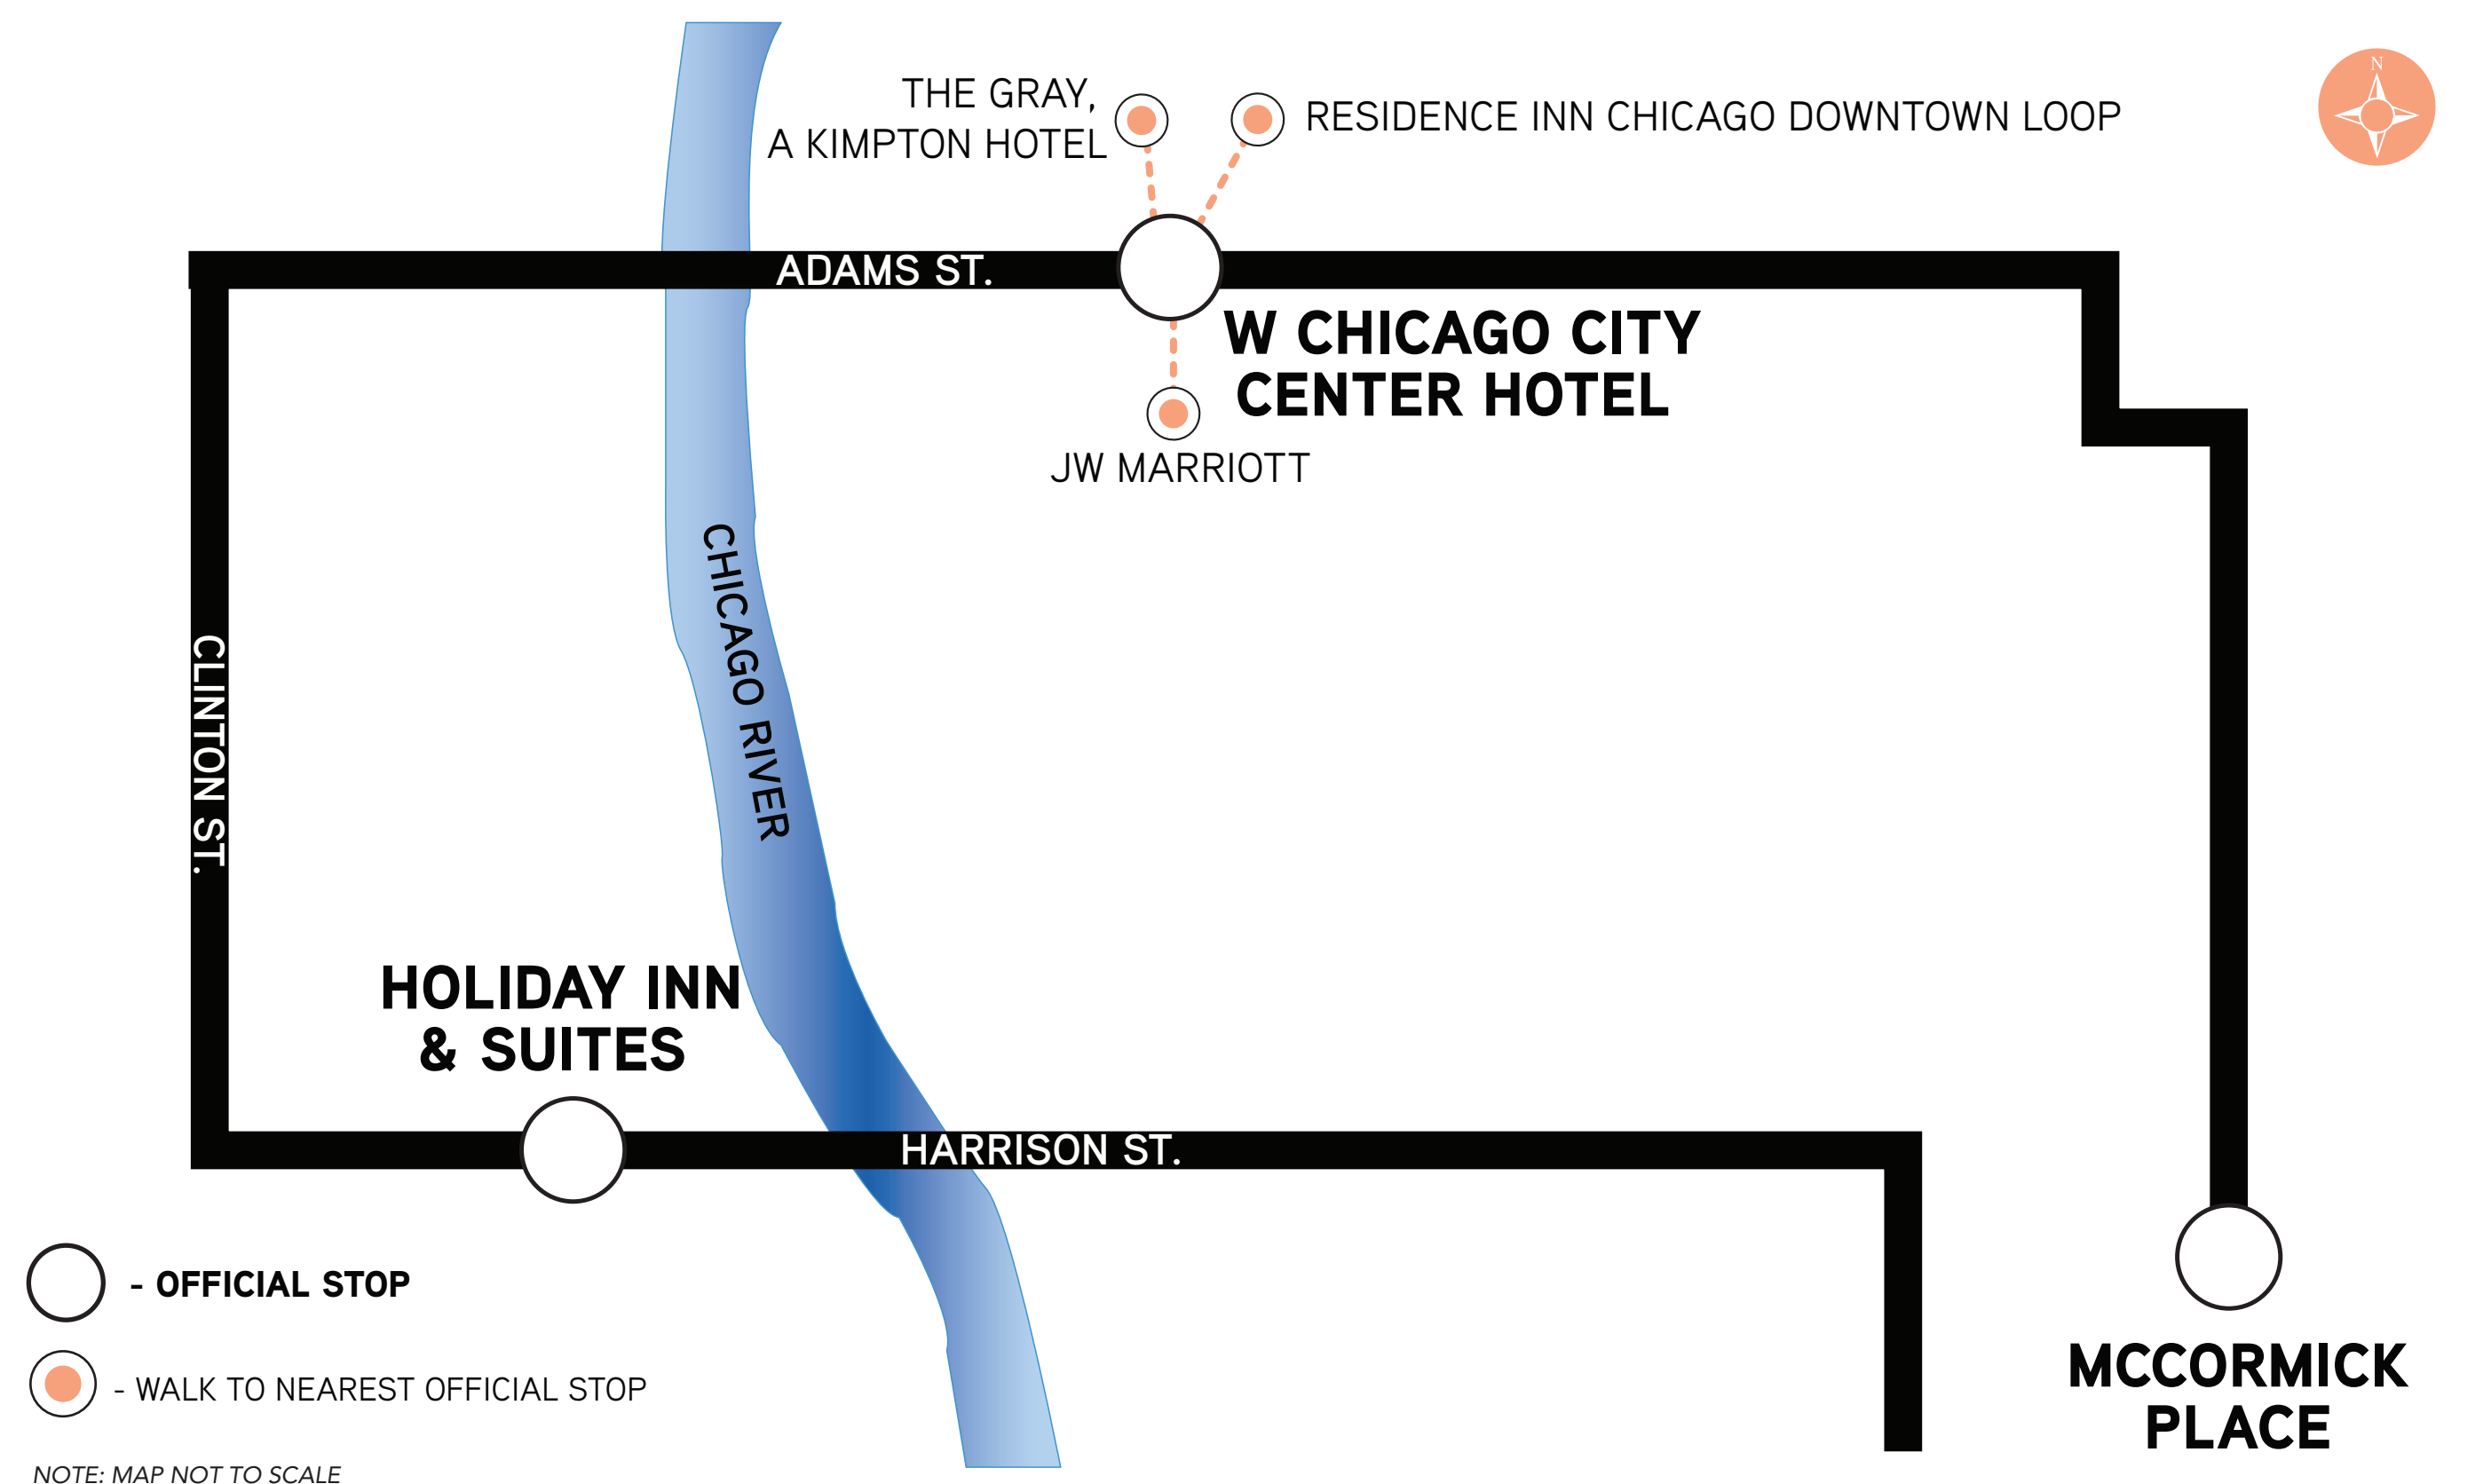

RESIDENCE INN CHICAGO DOWNTOWN LOOP

BOARDING LOCATION: AT W CHICAGO CITY CENTER, FRONT ENTRANCE

6:30 AM SHUTTLE FOR EARLY SESSIONS

 Shuttle service for 7:15 AM sessions will be provided to McCormick Place, Lakeside Center promptly at 6:30 AM, Sunday - Friday.

SCHEDULE

|  | SERVICE TO: McCormick Place Departing Hotels Every 15 - 20 Minutes | TO & FROM: Hotels Departing McCormick Place Every 30 Minutes | SERVICE TO: Hotels Departing McCormick Place Every 15 - 20 Minutes |
|---|--|--|--|
| SATURDAY (LAKESIDE ONLY) | ~~~~ - ~~~~~ | 11:00 AM - 5:30 PM | ~~~~ - ~~~~~ |
| SUNDAY - THURSDAY | 7:15 - 10:30 AM | 10:30 AM - 4:00 PM | 4:00 - 6:30 PM |
| FRIDAY (LAKESIDE ONLY) | 7:15 - 10:15 AM | 10:15 AM - 3:30 PM | ~~~~ - ~~~~~ |

ROUTE MAP

BUS SIGNAGE

NORTH BUILDING

RIDE THIS BUS TO:
McCormick North

Please board buses with a **ORANGE** sign.

 Gate 20

LAKESIDE CENTER

RIDE THIS BUS TO:
McCormick Lakeside

Please board buses with a **BLUE** sign.

 Gate 34 **Saturday & Friday only*

SHUTTLE INFORMATION

Call 1-877-899-0986 for hotel shuttle information and special needs transportation.

Scan here for 'Real Time' shuttle information or to download the schedule to your smart phone!