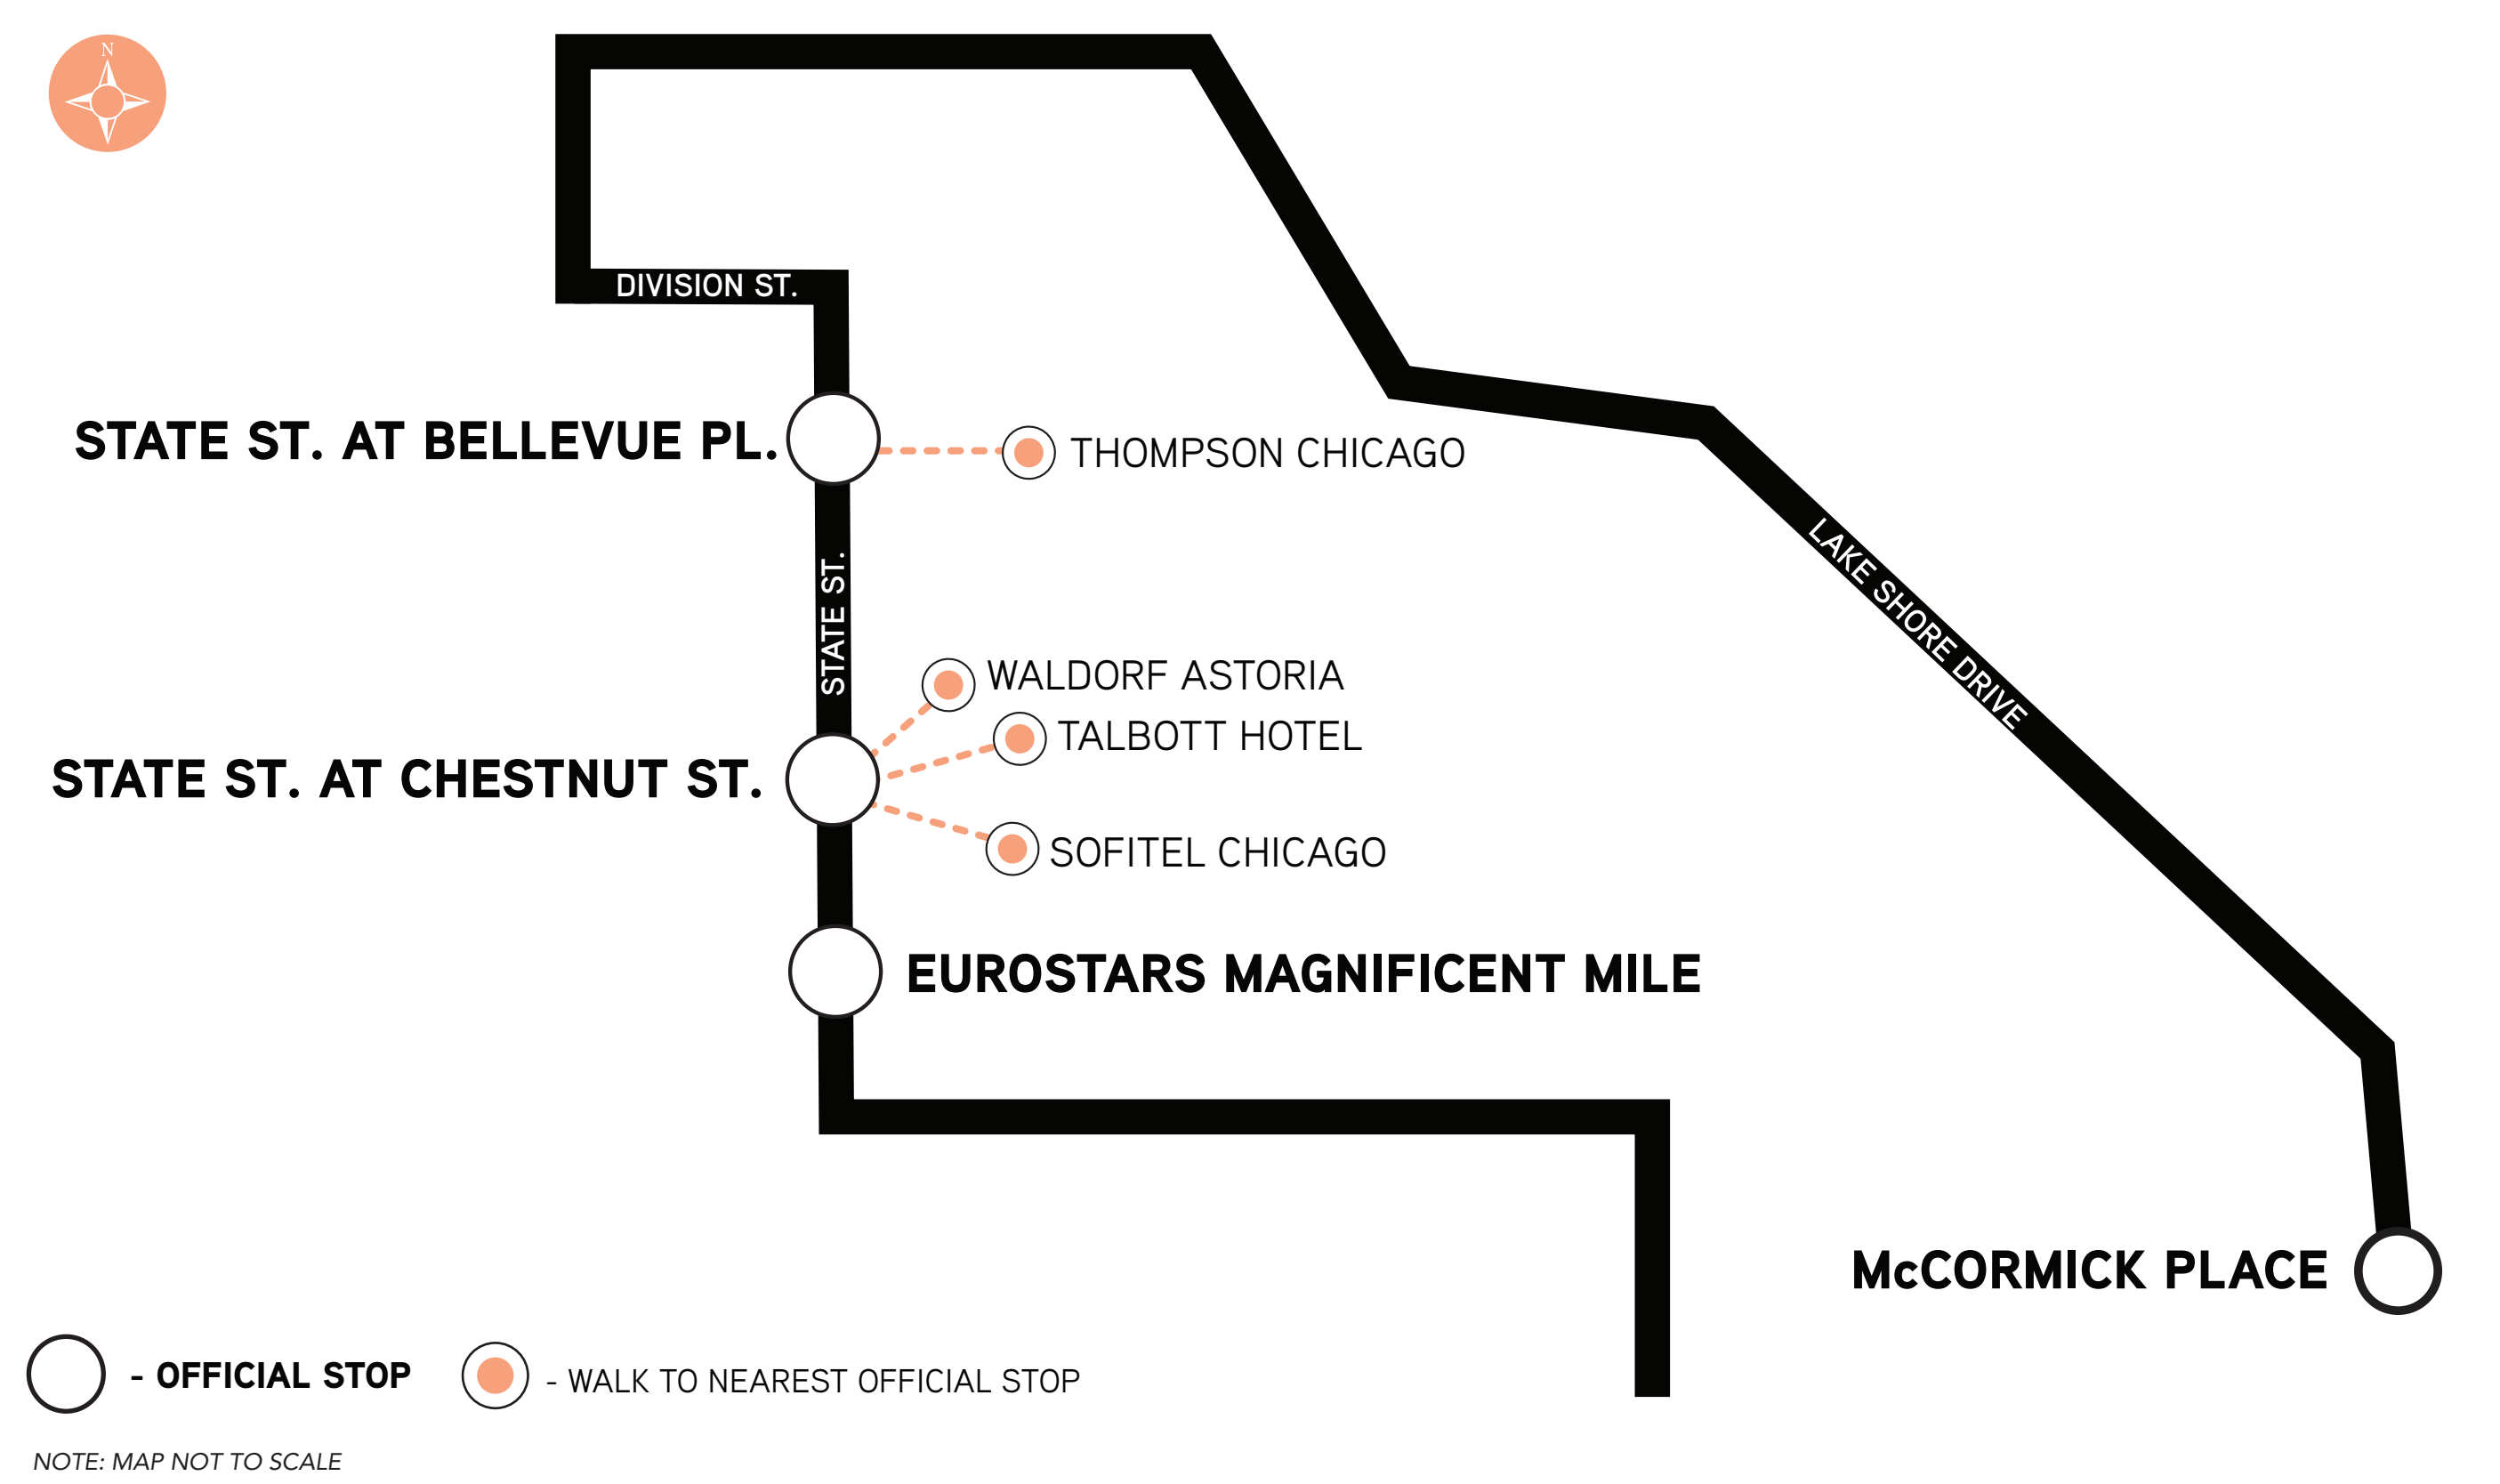

📍 SOFITEL CHICAGO

BOARDING LOCATION: CURBSIDE ON STATE ST. AT CHESTNUT ST., HEADING SOUTH

6:32 AM SHUTTLE FOR EARLY SESSIONS

 Shuttle service for 7:15 AM sessions will be provided to McCormick Place, Lakeside Center promptly at 6:32 AM, Sunday - Friday.

SCHEDULE

	SERVICE TO: McCormick Place Departing Hotels Every 15 - 20 Minutes	TO & FROM: Hotels Departing McCormick Place Every 30 Minutes	SERVICE TO: Hotels Departing McCormick Place Every 15 - 20 Minutes
SATURDAY (LAKESIDE ONLY)	~~~~ - ~~~~~	11:00 AM - 5:30 PM	~~~~ - ~~~~~
SUNDAY - THURSDAY	7:15 - 10:30 AM	10:30 AM - 4:00 PM	4:00 - 6:30 PM
FRIDAY (LAKESIDE ONLY)	7:15 - 10:15 AM	10:15 AM - 3:30 PM	~~~~ - ~~~~~

ROUTE MAP BUS SIGNAGE

NORTH BUILDING

RIDE THIS BUS TO:
McCormick North

Please board buses with a **ORANGE** sign.

 Gate 20

LAKESIDE CENTER

RIDE THIS BUS TO:
McCormick Lakeside

Please board buses with a **BLUE** sign.

 Gate 34 **Saturday & Friday only*

SHUTTLE INFORMATION

 Call 1-877-899-0986 for hotel shuttle information and special needs transportation.

 Scan here for 'Real Time' shuttle information or to download the schedule to your smart phone!