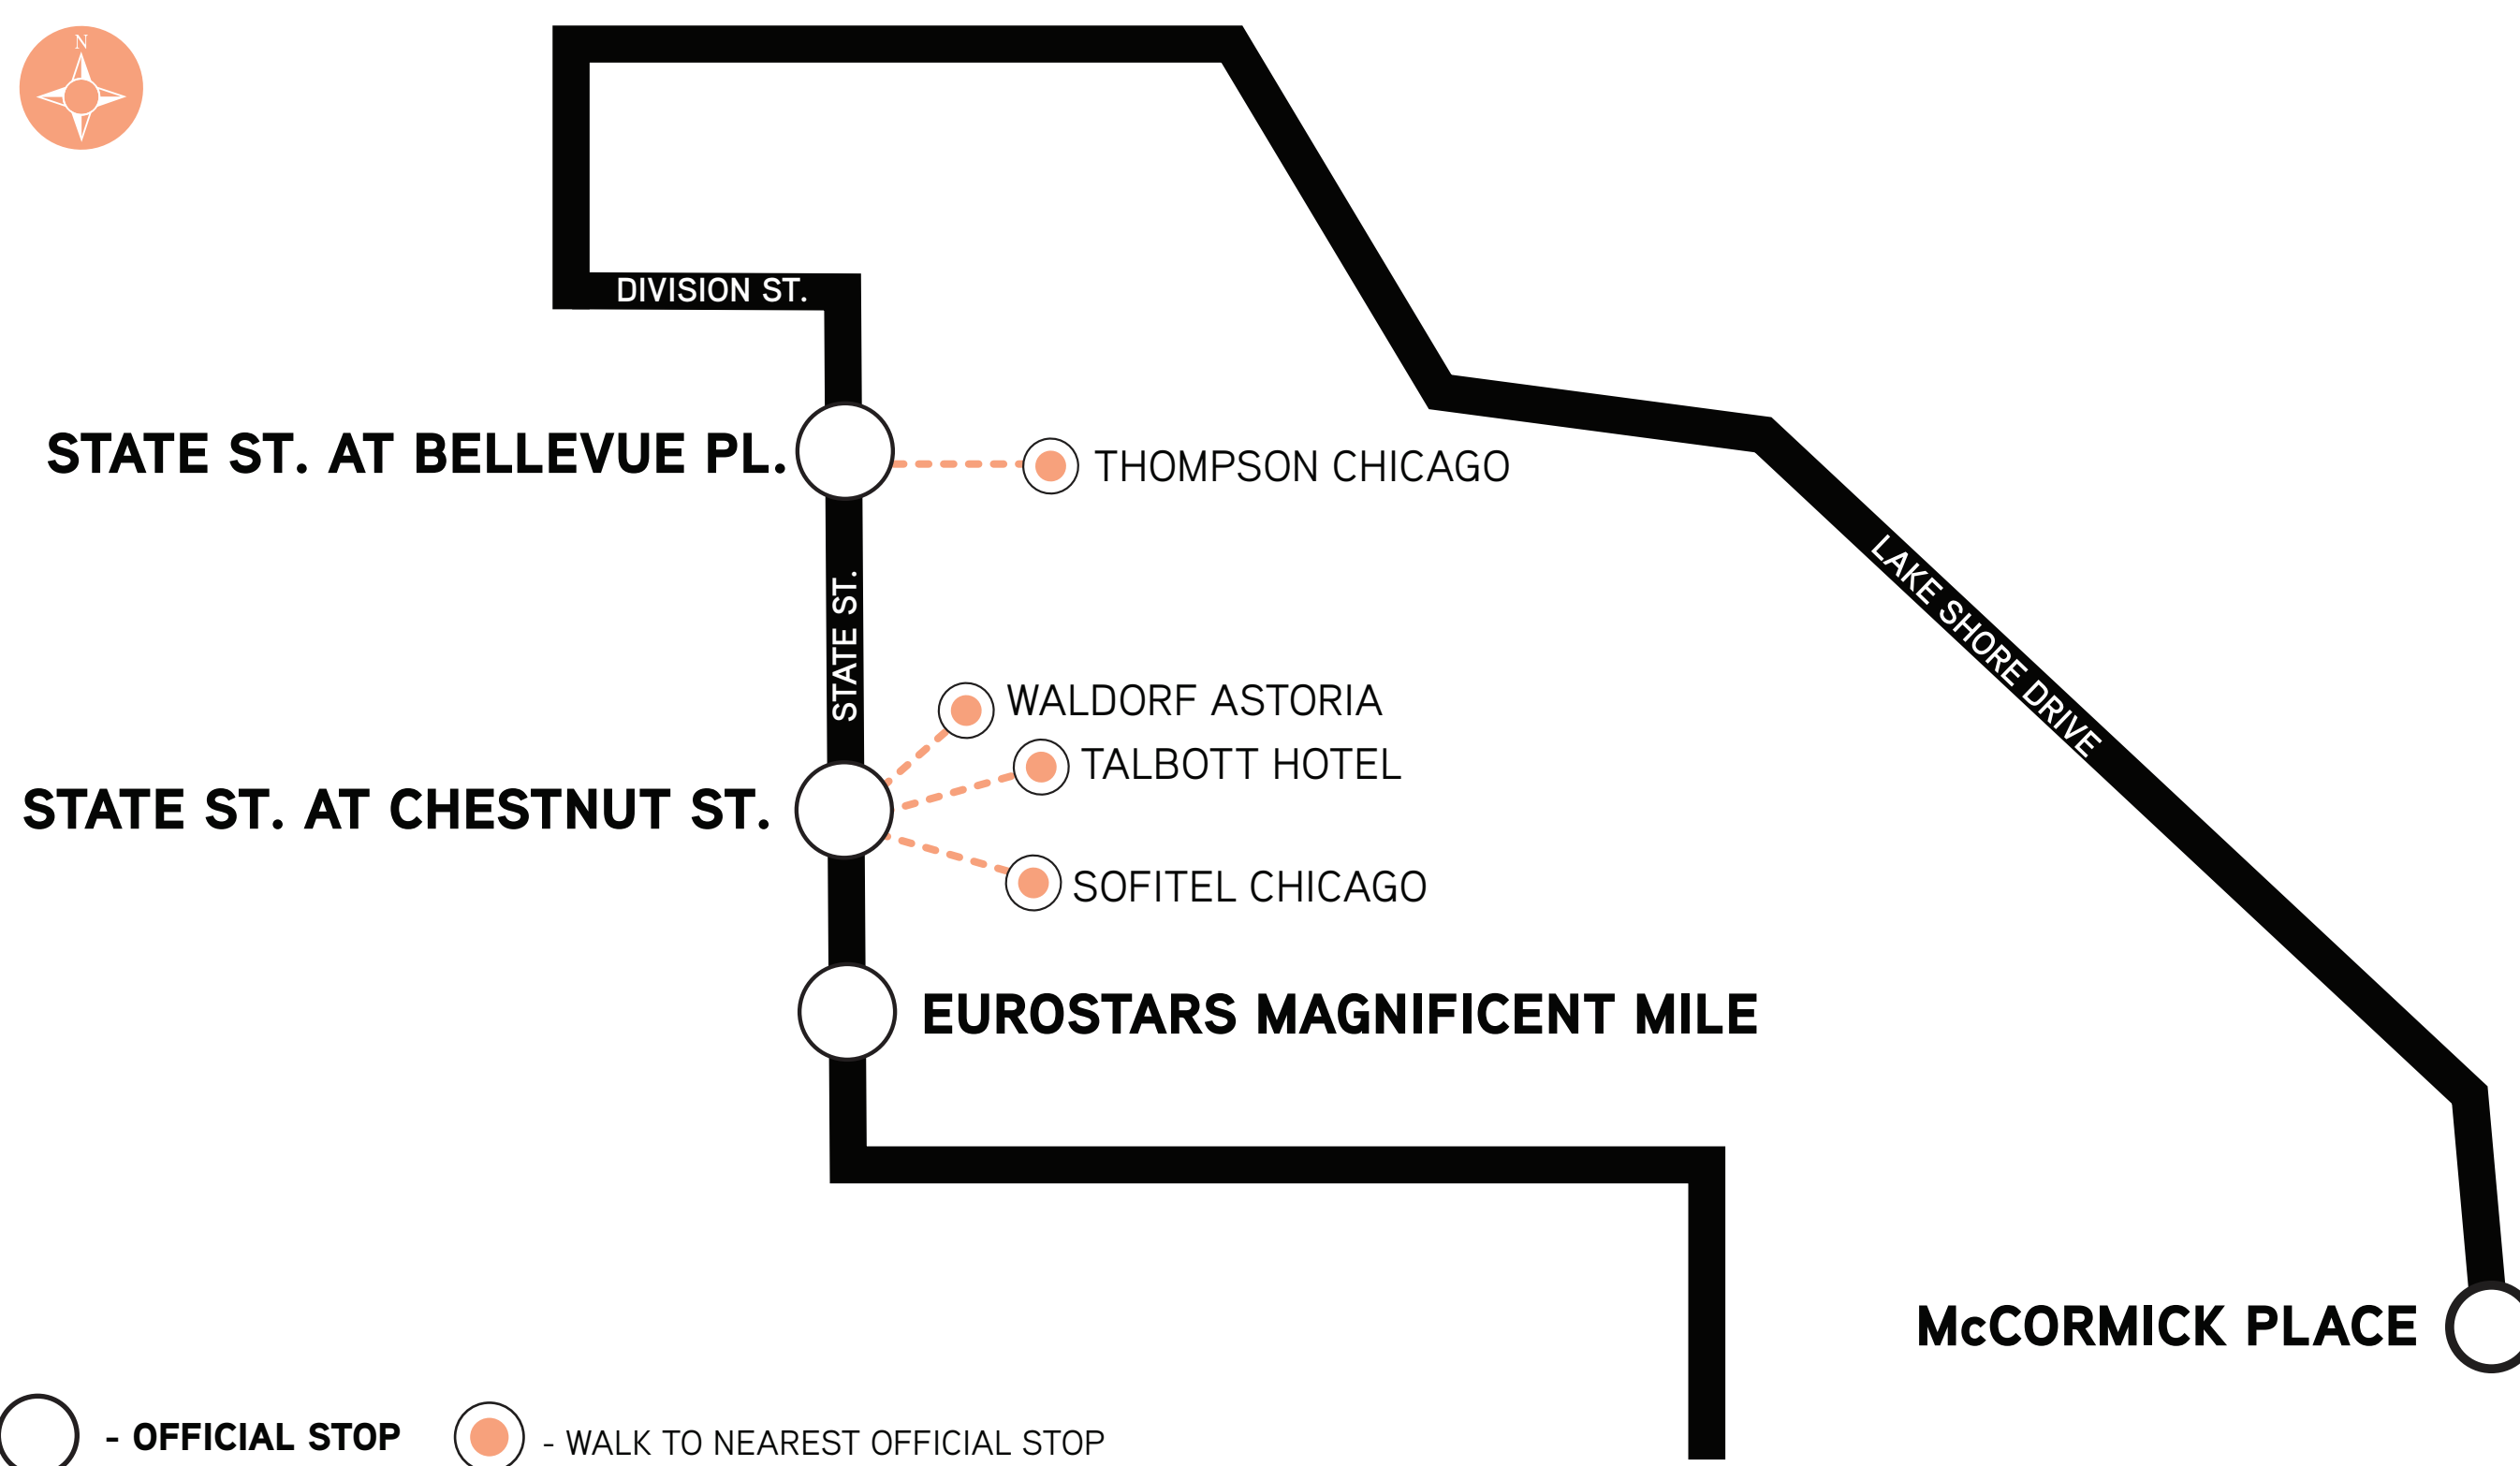

THOMPSON CHICAGO

BOARDING LOCATION: CURBSIDE ON STATE ST. AT BELLEVUE PL., HEADING SOUTH

6:30 AM SHUTTLE FOR EARLY SESSIONS

 Shuttle service for 7:15 AM sessions will be provided to McCormick Place, Lakeside Center promptly at 6:30 AM, Sunday - Friday.

SCHEDULE

	SERVICE TO: McCormick Place Departing Hotels Every 15 - 20 Minutes	TO & FROM: Hotels Departing McCormick Place Every 30 Minutes	SERVICE TO: Hotels Departing McCormick Place Every 15 - 20 Minutes
SATURDAY (LAKESIDE ONLY)	~~~~ - ~~~~~	11:00 AM - 5:30 PM	~~~~ - ~~~~~
SUNDAY - THURSDAY	7:15 - 10:30 AM	10:30 AM - 4:00 PM	4:00 - 6:30 PM
FRIDAY (LAKESIDE ONLY)	7:15 - 10:15 AM	10:15 AM - 3:30 PM	~~~~ - ~~~~~

ROUTE MAP

BUS SIGNAGE

NORTH BUILDING

Please board buses with a **ORANGE** sign.

LAKESIDE CENTER

Please board buses with a **BLUE** sign.

*Saturday & Friday only

SHUTTLE INFORMATION