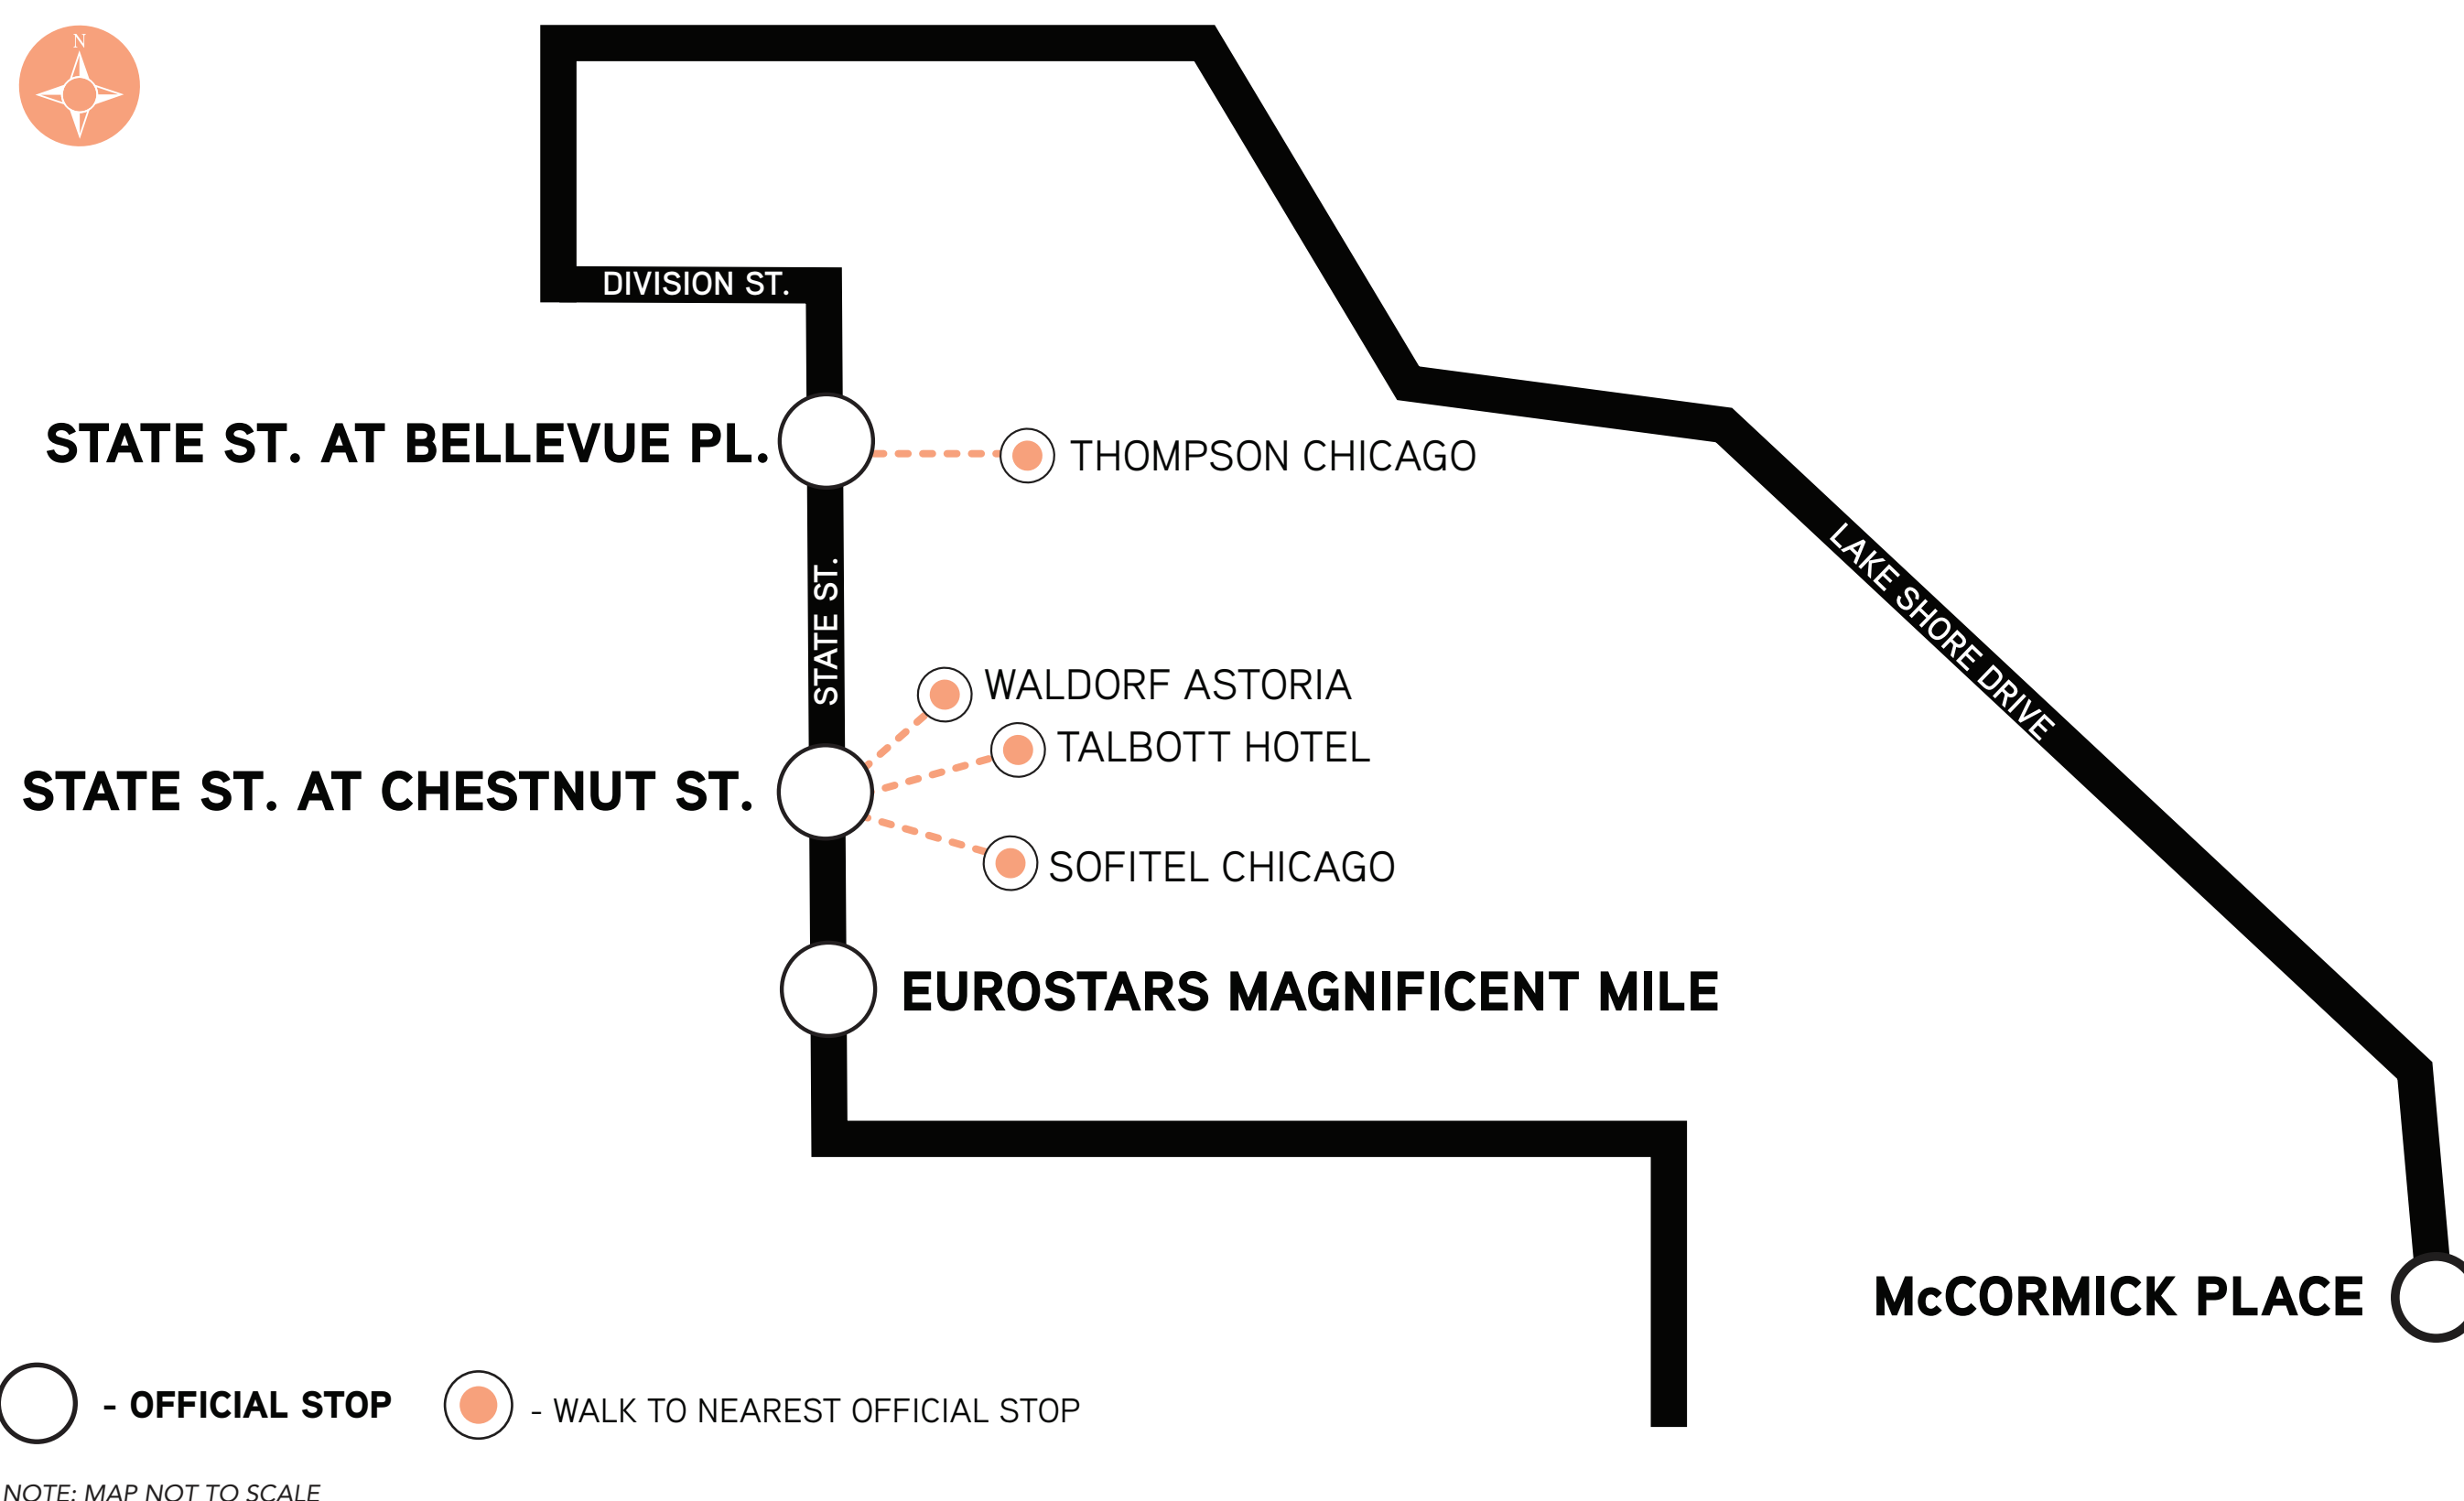

WALDORF ASTORIA CHICAGO

BOARDING LOCATION: CURBSIDE ON STATE ST. AT CHESTNUT ST., HEADING SOUTH

6:32 AM SHUTTLE FOR EARLY SESSIONS

 Shuttle service for 7:15 AM sessions will be provided to McCormick Place, Lakeside Center promptly at 6:32 AM, Sunday - Friday.

SCHEDULE

	SERVICE TO: McCormick Place Departing Hotels Every 15 - 20 Minutes	TO & FROM: Hotels Departing McCormick Place Every 30 Minutes	SERVICE TO: Hotels Departing McCormick Place Every 15 - 20 Minutes
SATURDAY (LAKESIDE ONLY)	~~~~ - ~~~~~	11:00 AM - 5:30 PM	~~~~ - ~~~~~
SUNDAY - THURSDAY	7:15 - 10:30 AM	10:30 AM - 4:00 PM	4:00 - 6:30 PM
FRIDAY (LAKESIDE ONLY)	7:15 - 10:15 AM	10:15 AM - 3:30 PM	~~~~ - ~~~~~

ROUTE MAP

BUS SIGNAGE

NORTH BUILDING

Please board buses with an **ORANGE** sign.

LAKESIDE CENTER

Please board buses with a **BLUE** sign.

*Saturday & Friday only

SHUTTLE INFORMATION

Call 1-877-899-0986 for hotel shuttle information and special needs transportation.

Scan here for 'Real Time' shuttle information or to download the schedule to your smart phone!

TRANSPORTATION MANAGED BY:
RPMs
Rhode Planning & Management Solutions, Inc.