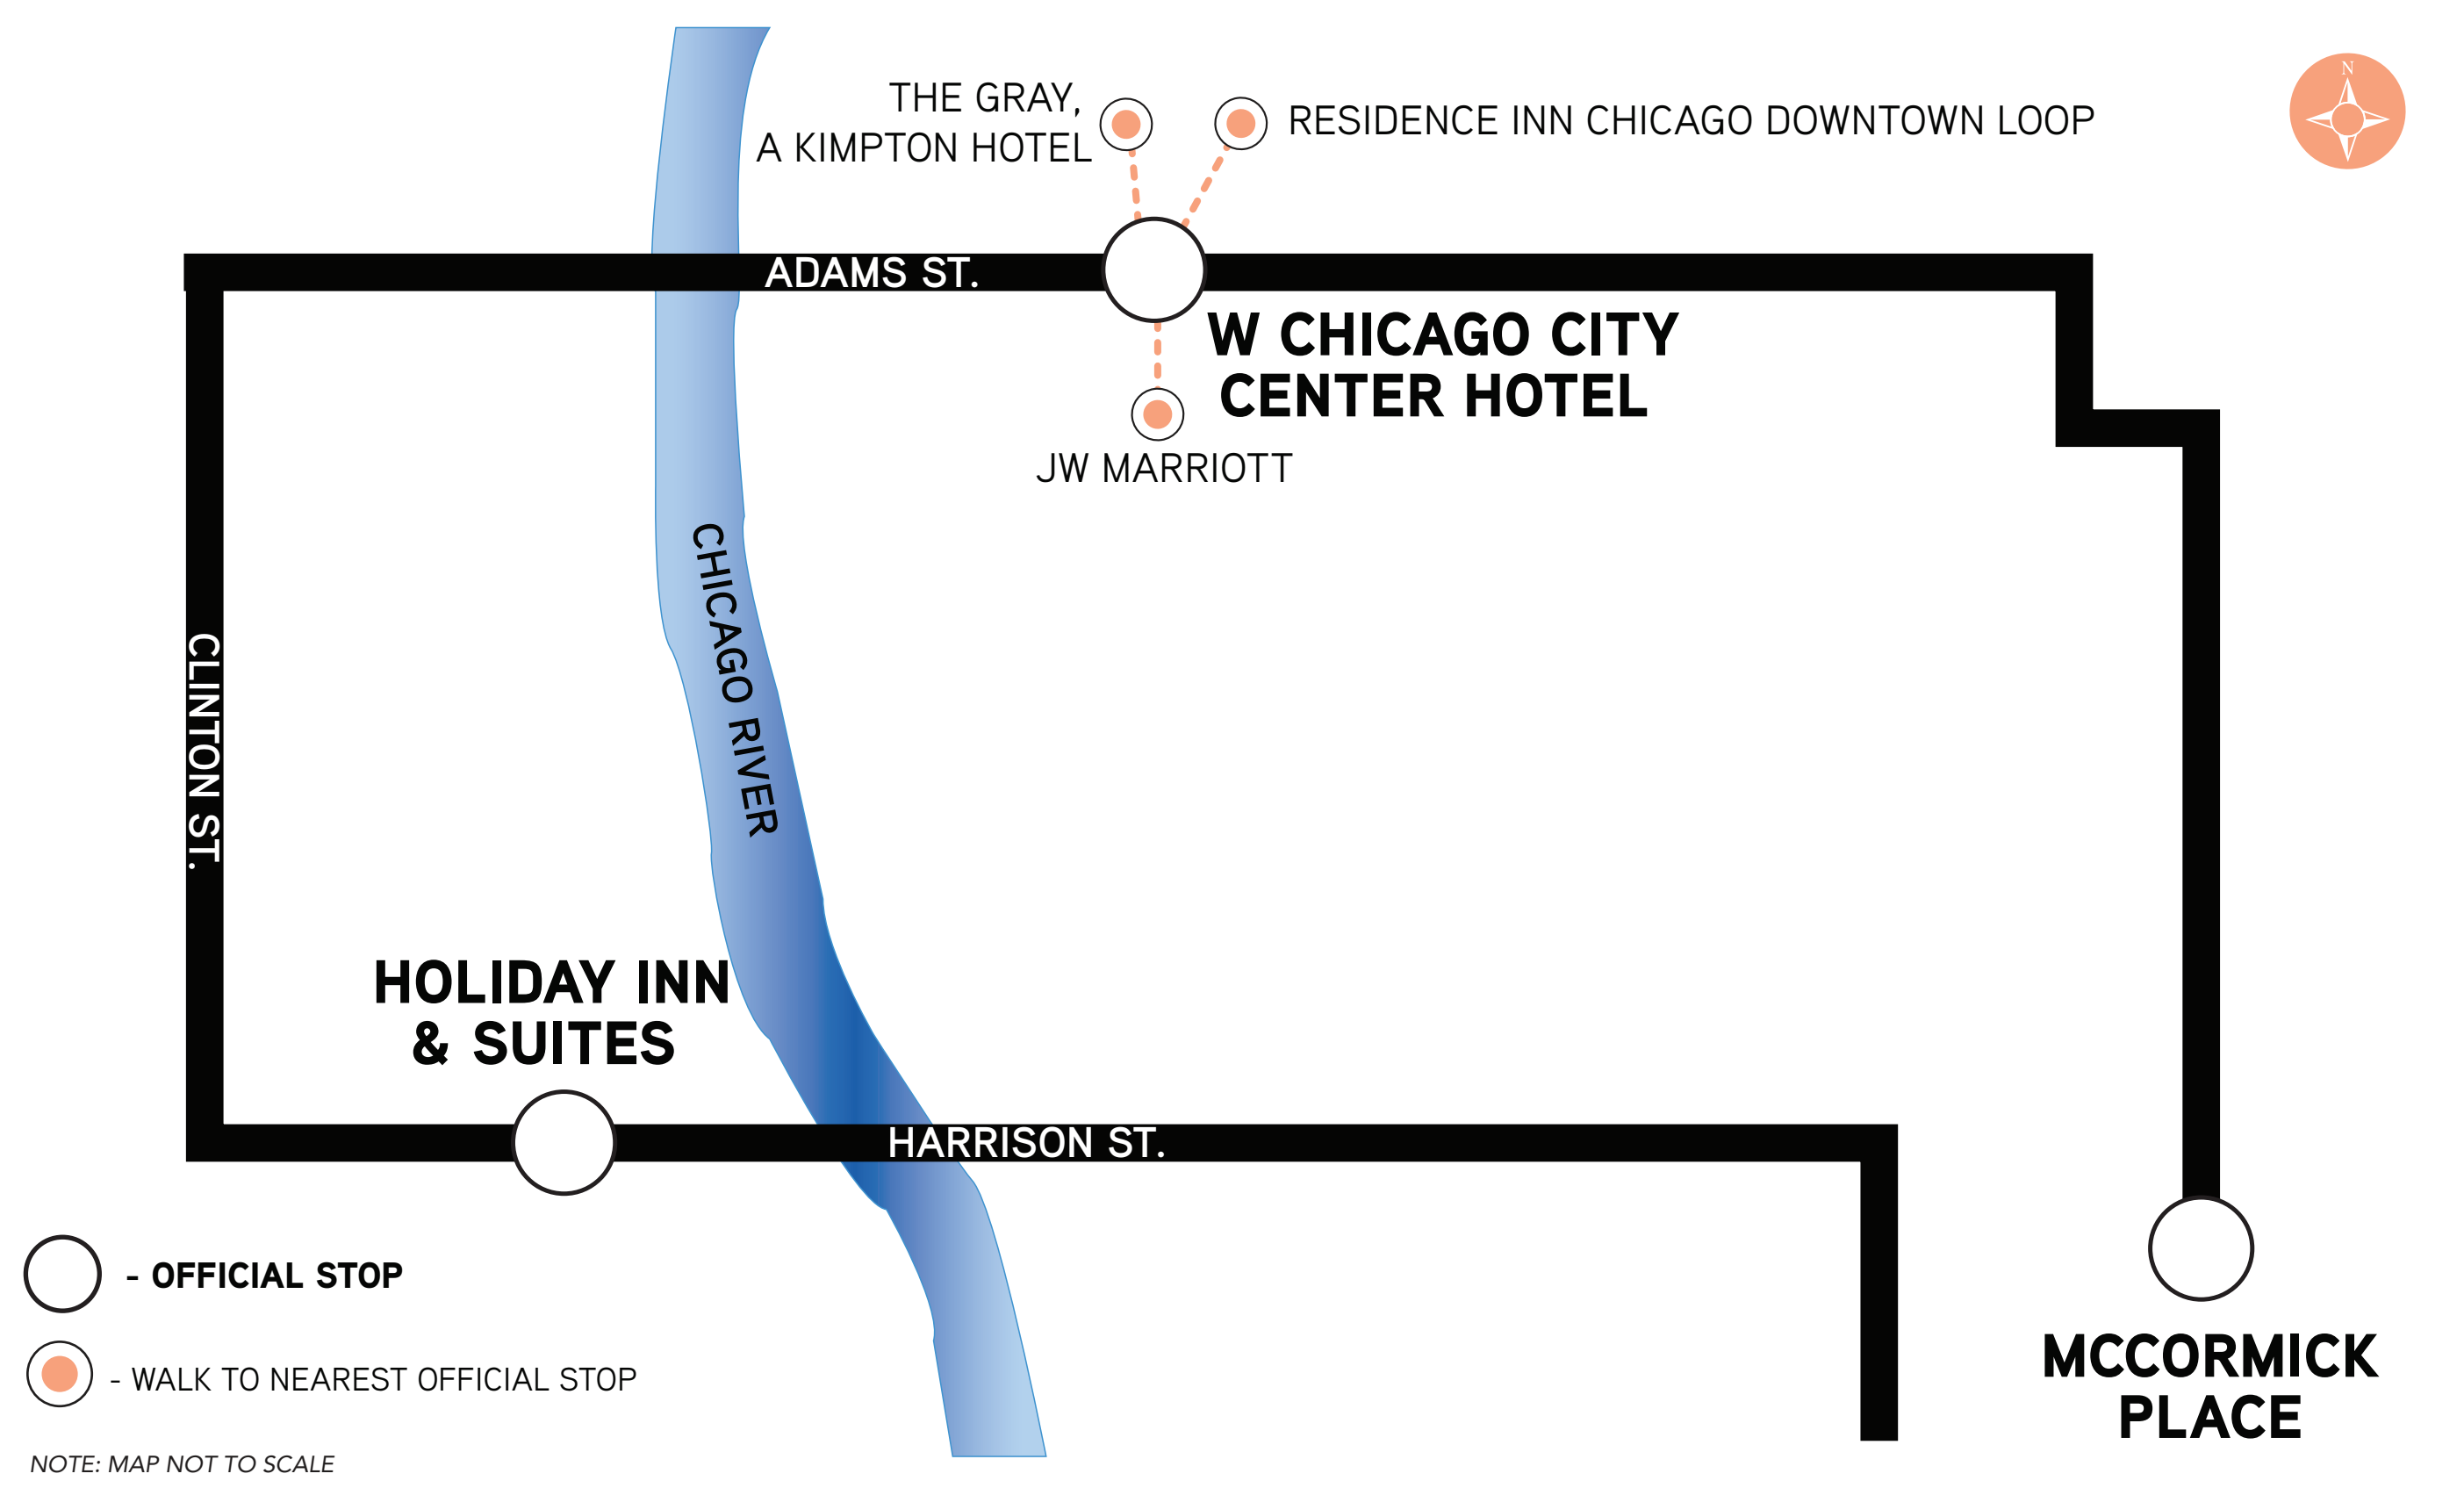

W CHICAGO CITY CENTER HOTEL

BOARDING LOCATION: FRONT ENTRANCE

6:30 AM SHUTTLE FOR EARLY SESSIONS

 Shuttle service for 7:15 AM sessions will be provided to McCormick Place, Lakeside Center promptly at 6:30 AM, Sunday - Friday.

SCHEDULE

	SERVICE TO: McCormick Place Departing Hotels Every 15 - 20 Minutes	TO & FROM: Hotels Departing McCormick Place Every 30 Minutes	SERVICE TO: Hotels Departing McCormick Place Every 15 - 20 Minutes
SATURDAY (LAKESIDE ONLY)	~~~~ - ~~~~~	11:00 AM - 5:30 PM	~~~~ - ~~~~~
SUNDAY - THURSDAY	7:15 - 10:30 AM	10:30 AM - 4:00 PM	4:00 - 6:30 PM
FRIDAY (LAKESIDE ONLY)	7:15 - 10:15 AM	10:15 AM - 3:30 PM	~~~~ - ~~~~~

ROUTE MAP

BUS SIGNAGE

NORTH BUILDING

Please board buses with a **ORANGE** sign.

Gate 20

LAKESIDE CENTER

Please board buses with a **BLUE** sign.

Gate 34 *Saturday & Friday only

SHUTTLE INFORMATION

 Call 1-877-899-0986 for hotel shuttle information and special needs transportation.

 Scan here for 'Real Time' shuttle information or to download the schedule to your smart phone!

TRANSPORTATION MANAGED BY:
RPMs
Rhode Planning & Management Solutions, Inc.